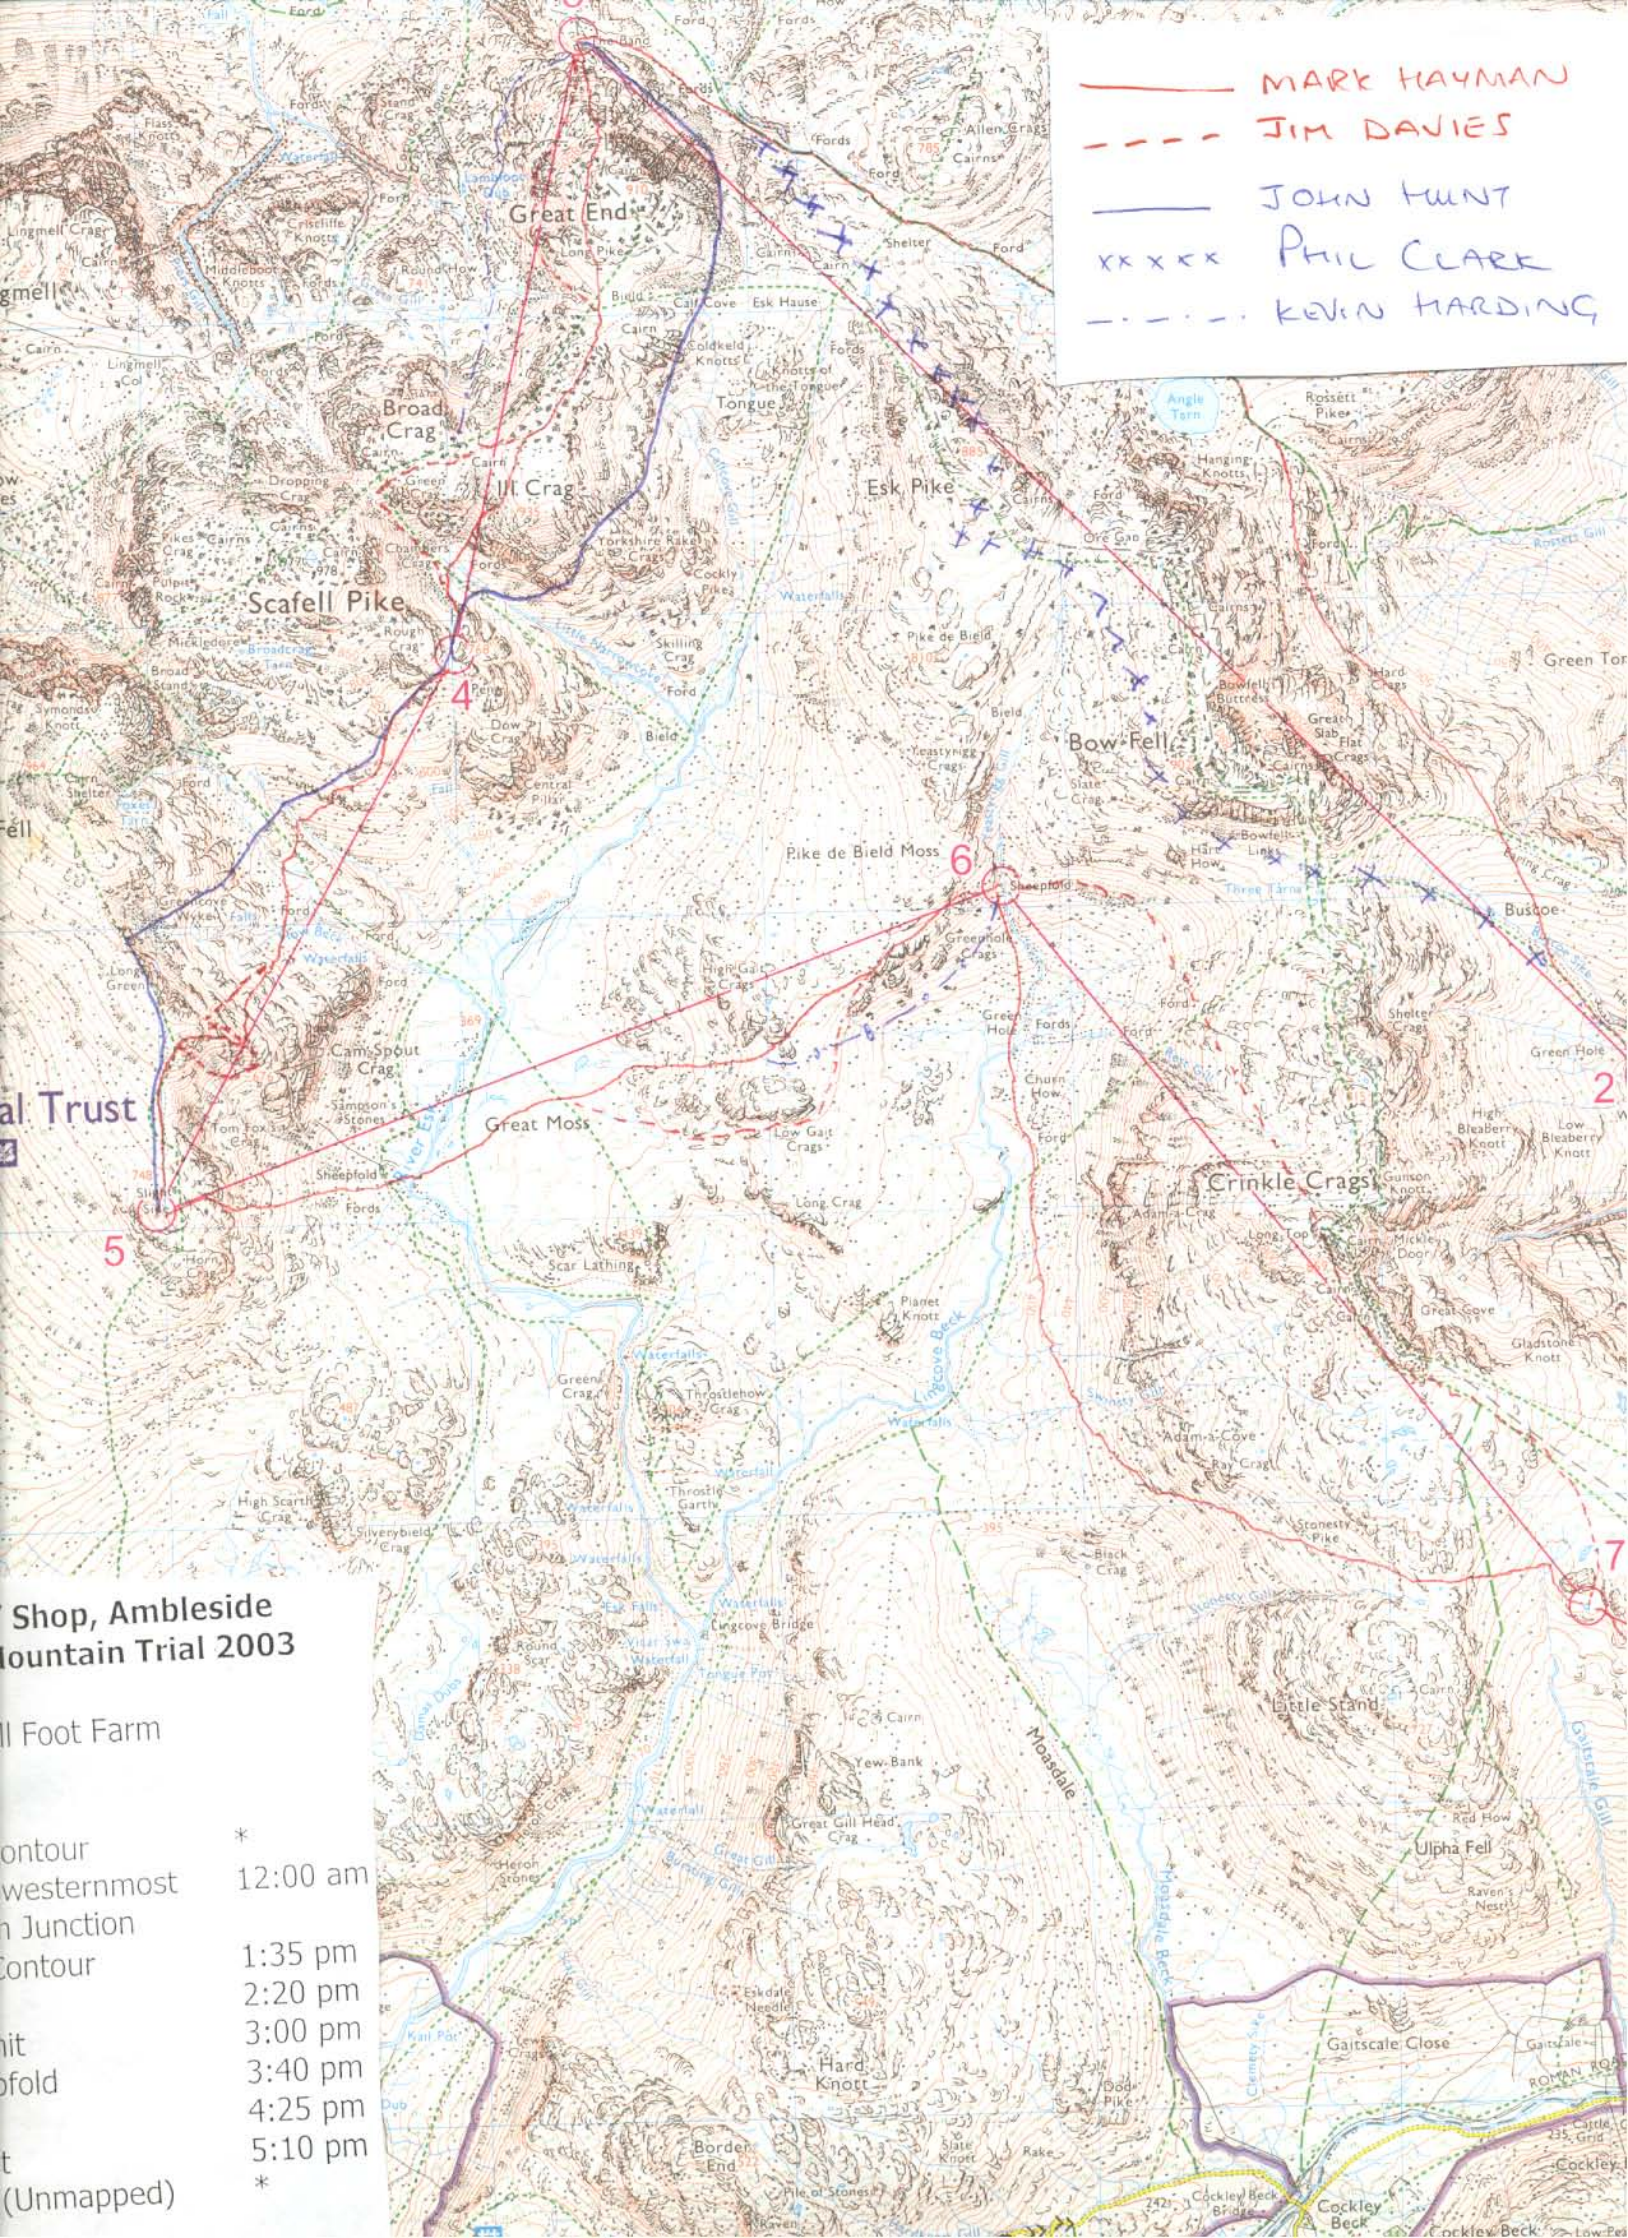

— MARK HAYMAN
 - - - JIM DAVIES
 — JOHN HUNT
 x x x x PHIL CLARK
 - - - - KEVIN HARDING

al Trust

5

6

2

7

Shop, Ambleside
Mountain Trial 2003

Foot Farm

*
 westernmost 12:00 am
 n Junction
 Contour 1:35 pm
 2:20 pm
 3:00 pm
 nit 3:40 pm
 ofold 4:25 pm
 t 5:10 pm
 (Unmapped) *

ROMAN ROAD

Cockley Beck